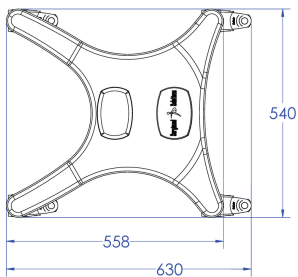

Surgimed ES2 Cart

Innovative base design for unsurpassed configuration versatility.

Product Features

- 2 position column mounting options
- Dome label branding provision
- Internal cable routing through the mounting column
- Sealed joints for exceptional disinfection
- Front and back column mounting
- Color accent possibilities on handles and drawers
- Comprehensive line of accessories
- Customization available

Center Mounted Column