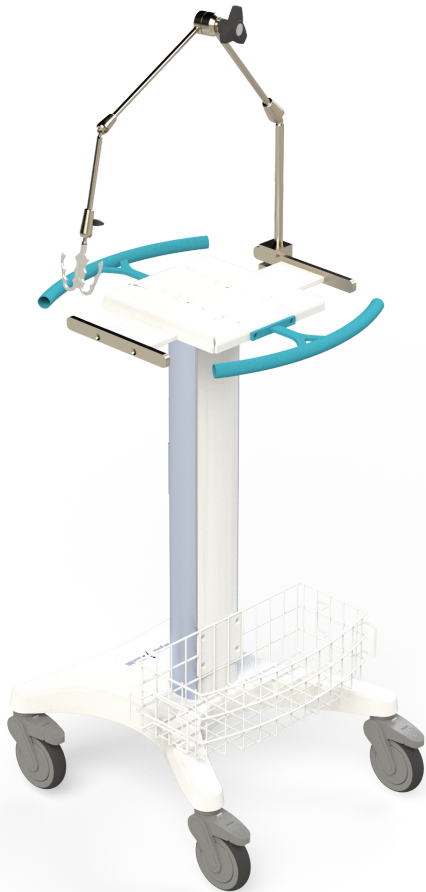

## Surgimed ES2 Cart

Innovative base design for unsurpassed configuration versatility.

We are proud to present our newest cart series – ES2, which provides 2 column position mounting options from one base. Whether you need a center mounted column, or a cantilevered design, ES2 does both.

Its exceptionally strong yet lightweight composite base, coupled with our sturdy aluminum extruded column result in a solid foundation for whatever your cart requirements might be.

# Surgimed ES2 Cart

Innovative base design for unsurpassed configuration versatility.

## Product Features

- 2 position column mounting options
- Dome label branding provision
- Internal cable routing through the mounting column
- Sealed joints for exceptional disinfection
- Front and back column mounting
- Color accent possibilities on handles and drawers
- Comprehensive line of accessories
- Customization available