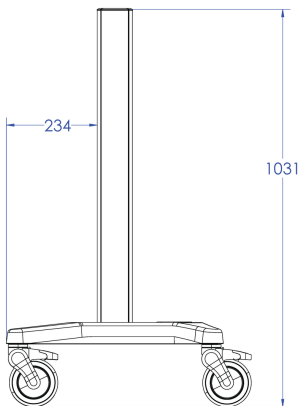

Surgimed ES2 Cart

Innovative base design for unsurpassed configuration versatility.

Product Features

- 2 position column mounting options
- Dome label branding provision
- Internal cable routing through the mounting column
- Sealed joints for exceptional disinfection
- Front and back column mounting
- Color accent possibilities on handles and drawers
- Comprehensive line of accessories
- Customization available

Center Mounted Column